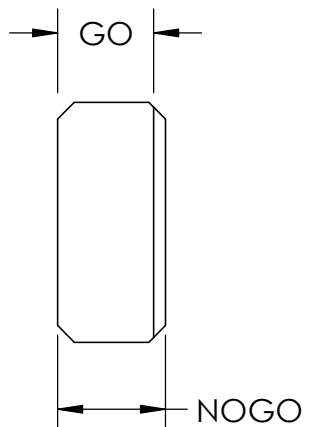

8 7 6 5 4 3 2 1

D

D

C

C

B

B

	GO	NOGO	Chamfer x 45°
Length			
Width			

A

A

8 7 6 5 4 3 2 1

	NAME	DATE	 Yorkshire Precision Gauges Hatfield Doncaster England DN7 6QF t: +44 (0)1302 840 303 f: +44 (0)1302 843 570 gauges@ypg.co.uk http://www.ypg.co.uk
DRAWN	AG	10/01/15	
CHECKED	PA	10/12/15	
TITLE:			DWG. NO. <b>G15-1010-00</b>
Progressive Slot Gauge Square Ended			
CUSTOMER			
STANDARD			
GENERAL ARRANGEMENT		SCALE: NTS	WEIGHT:
		SHEET 1 OF 1	