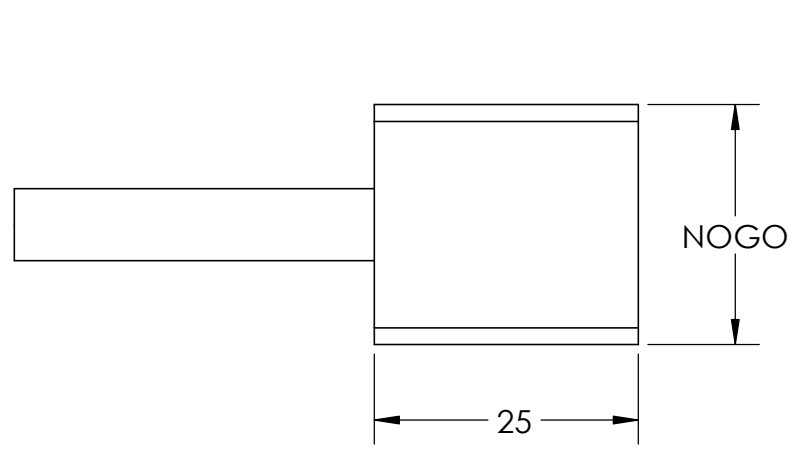

8 7 6 5 4 3 2 1

D

D

C

C

B

B

	GO	NOGO	Chamfer x 45°
Length			
Width			

A

A

8 7 6 5 4 3 2 1

	NAME	DATE	 Yorkshire Precision Gauges Hatfield Doncaster England DN7 6QF t: +44 (0)1302 840 303 f: +44 (0)1302 843 570 gauges@ypg.co.uk http://www.ypg.co.uk
DRAWN	AG	10/01/15	
CHECKED	PA	10/12/15	
TITLE:			DWG. NO. <b>G15-1010-00</b>
Progressive Slot Gauge Square Ended			
CUSTOMER			
STANDARD			
GENERAL ARRANGEMENT		SCALE: NTS	WEIGHT:
		SHEET 1 OF 1	