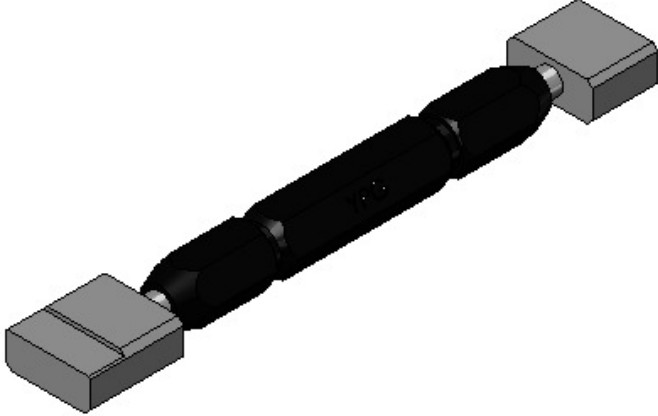

8 7 6 5 4 3 2 1

D

D

C

C

B

B

	GO	NOGO	Chamfer x 45°
Length			
Width			

A

A

8 7 6 5 4 3 2 1

	NAME	DATE	 Yorkshire Precision Gauges Hatfield Doncaster England DN7 6QF t: +44 (0)1302 840 303 f: +44 (0)1302 843 570 gauges@ypg.co.uk http://www.ypg.co.uk
DRAWN	AG	10/01/15	
CHECKED	PA	10/12/15	
TITLE:			DWG. NO. <b>G15-1010-00</b>
Progressive Slot Gauge Square Ended			
CUSTOMER			
STANDARD			
GENERAL ARRANGEMENT		SCALE: NTS	WEIGHT:
		SHEET 1 OF 1	