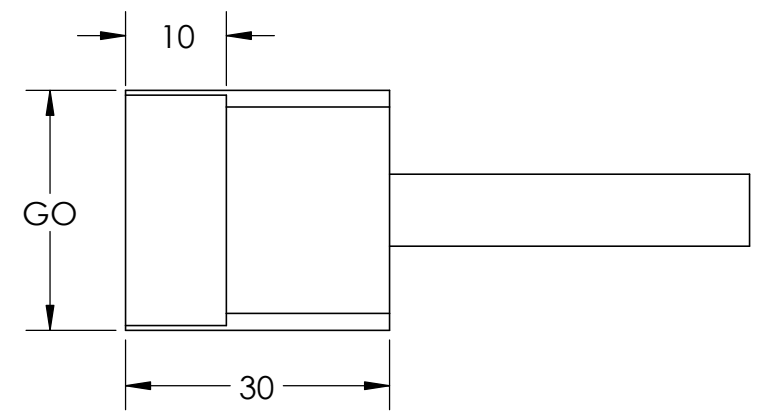

8 7 6 5 4 3 2 1

D

D

C

C

B

B

	GO	NOGO	Chamfer x 45°
Length			
Width			

A

A

8 7 6 5 4 3 2 1

	NAME	DATE	 Yorkshire Precision Gauges Hatfield Doncaster England DN7 6QF t: +44 (0)1302 840 303 f: +44 (0)1302 843 570 gauges@ypg.co.uk http://www.ypg.co.uk
DRAWN	AG	10/01/15	
CHECKED	PA	10/12/15	
TITLE:			DWG. NO. <b>G15-1010-00</b>
Progressive Slot Gauge Square Ended			
CUSTOMER			
STANDARD			
GENERAL ARRANGEMENT		SCALE: NTS	WEIGHT:
		SHEET 1 OF 1	