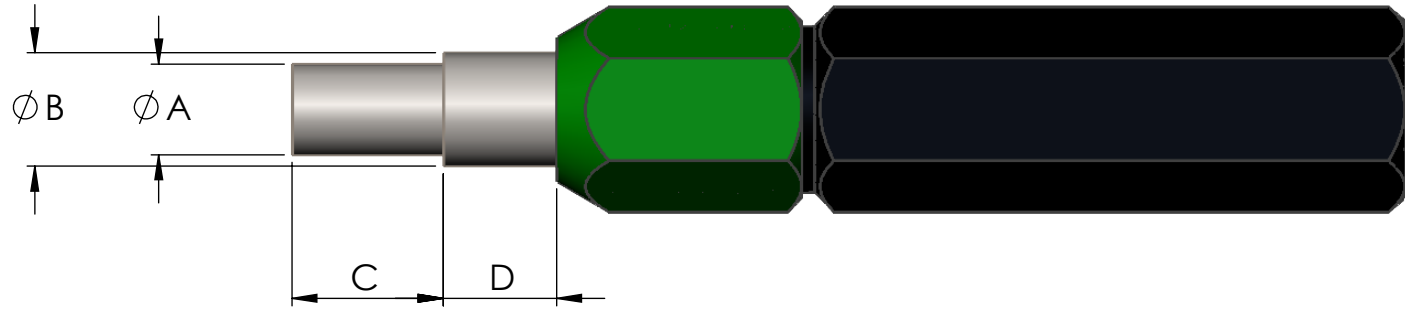

6 5 4 3 2 1

D

D

C

C

A (1st diameter)	B (2nd diameter)	C (1st protrusion)	D (2nd protrusion)

B

B

A

A

DIMENSIONS ARE IN MILLIMETERS			Yorkshire Precision Gauges Hatfield Doncaster England DN7 6QF	 YORKSHIRE PRECISION GAUGES
	NAME	DATE		
DRAWN	D.Fletcher	19/11/2019		
TITLE:			DWG. NO. PPG-2-001	t: +44 (0)1302 840 303 f: +44 (0)1302 843 570 Gauges@ypg.co.uk http://www.ypg.co.uk/
Progressive plug 2 diameters				
MATERIAL:			SCALE: 1:1	SHEET 1 OF 1
Tool Steel				